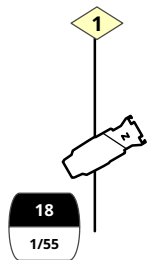

LX 2 (Circ. 19-24)
 BORDER (DEAD HUNG)

GAUZE (OLIO DROP, OP. SR WING)

LX 1 (Circ. 13 - 18)
 BORDER (DEAD HUNG)
 HOUSE TABS (TRAV. SL WING)

- Virtuoso 2000 F RGBAL
- Virtuoso 600 Profile RGBAL
- ADJ LP200 ST
- Cameo Root PAR 6
- Elation FUZE Profile
- Elation FUZE Spot
- Virtuoso CYC 700 RGBALC

- 19 Desk Channel
- 2/331 DMX Channel
- U DMX Outlet

18x Dimmers (10A/ch) available on DMX addresses 4/1 to 4/18.
 House Lights 4/501 to 4/505

ADV LX (Circ. 4-9)