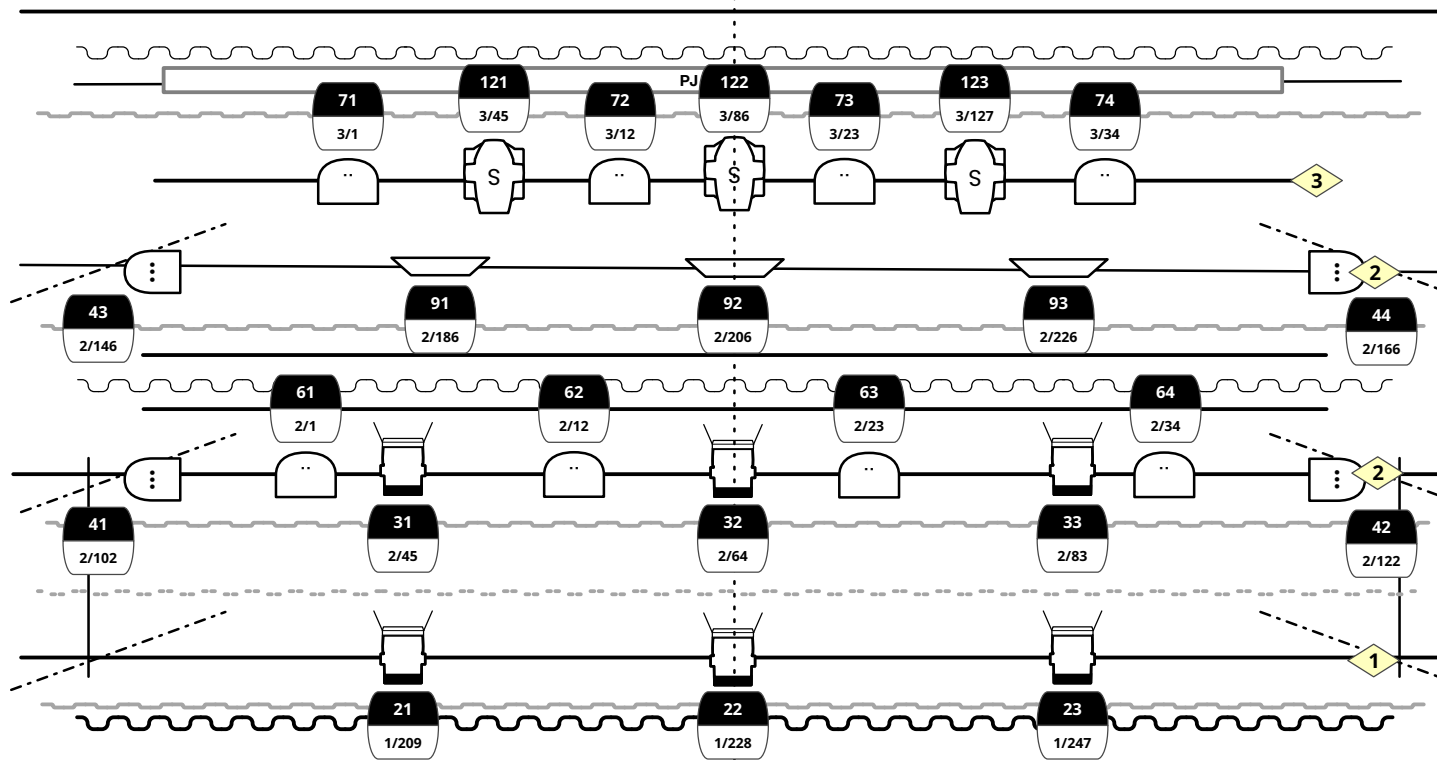

STANDARD HOUSE LX PLOT

LX 5 (UNUSED)
 US BLACK (TRAV. SL WING)
 PJ SCREEN (SCENIC)
 BORDER (DEAD HUNG)

LX 4 (NO POWER)

LX 3 (Circ. 25-30)
 BORDER (DEAD HUNG)
 HEMP SET #3 (SWL 45kg UDL)
 MIDS (TRAV. SL WING)
 HEMP SET #2 (SWL 45kg UDL)

LX 2 (Circ. 19-24)
 BORDER (DEAD HUNG)

GAUZE (OLIO DROP, OP. SR WING)

LX 1 (Circ. 13 - 18)
 BORDER (DEAD HUNG)
 HOUSE TABS (TRAV. SL WING)

- Virtuoso 2000 F RGBAL
- Virtuoso 600 Profile RGBAL
- ADJ LP200 ST
- Cameo Root PAR 6
- Elation FUZE Profile
- Elation FUZE Spot
- Virtuoso CYC 700 RGBALC

- 19 Desk Channel
- 2/331 DMX Channel
- U DMX Outlet

18x Dimmers (10A/ch) available on DMX addresses 4/1 to 4/18.
 House Lights 4/501 to 4/505

ADV LX (Circ. 4-9)